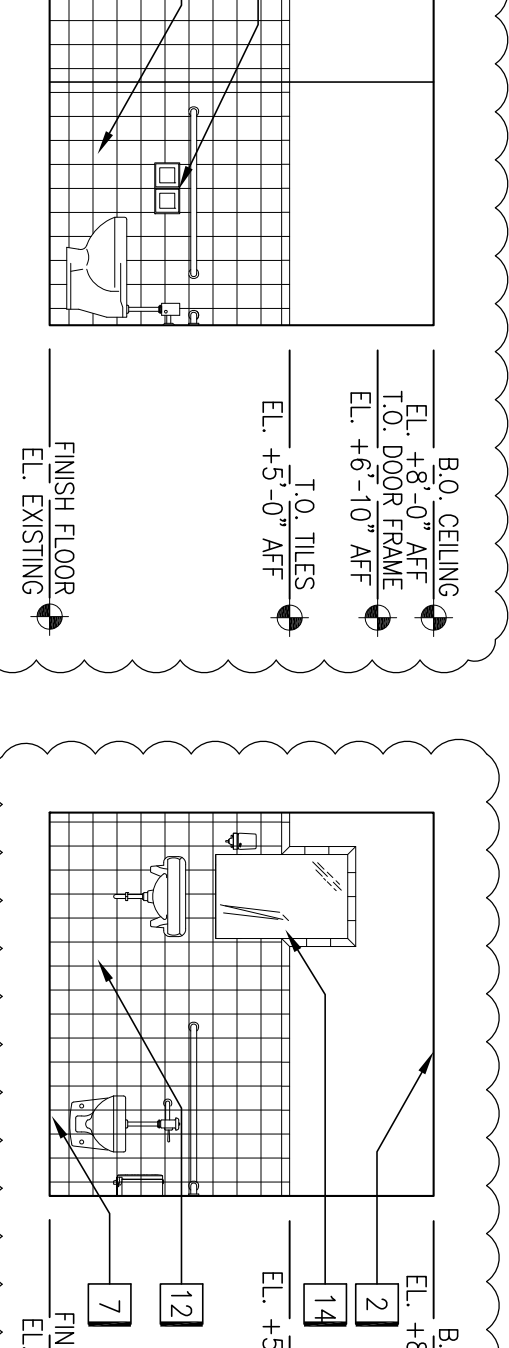

38 Interior Elevation
SCALE: 1/4"=1'-0"
Women's Restroom 115

43 Interior Elevation
SCALE: 1/4"=1'-0"
Vestibule 113

44 Interior Elevation
SCALE: 1/4"=1'-0"
Vestibule 113

39 Interior Elevation
SCALE: 1/4"=1'-0"
Women's Restroom 115