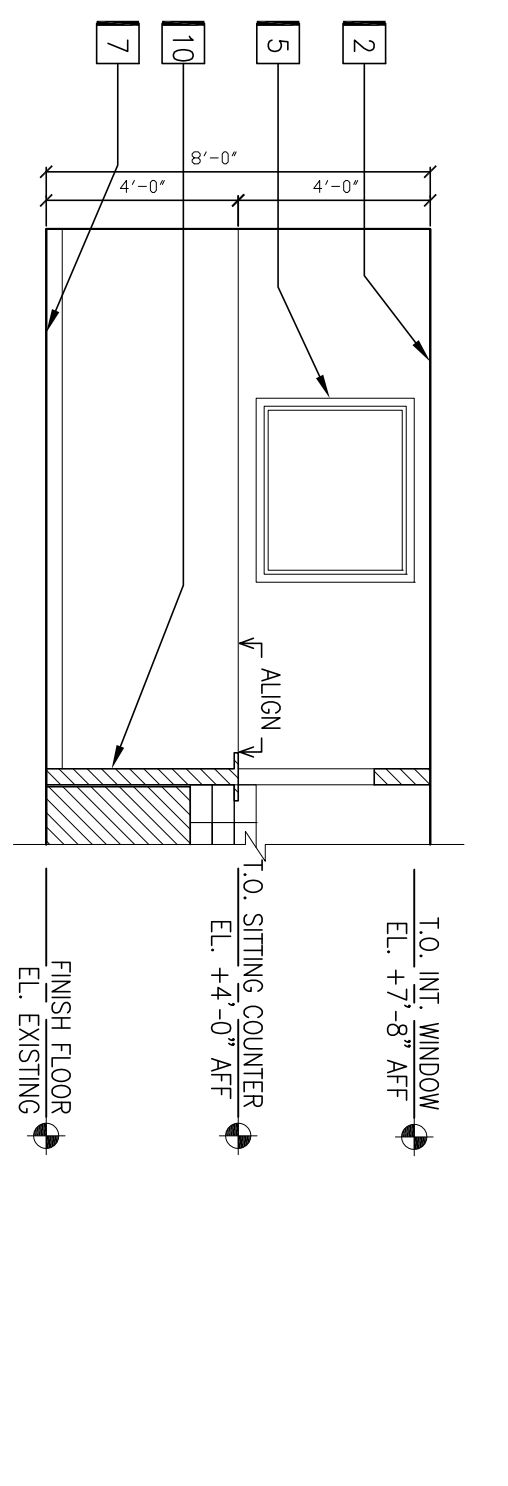

REFER TO A701 FOR INTERIOR ELEVATION NOTES. REFER TO A001 FOR MOUNTING HEIGHT REQUIREMENTS.

22 Interior Elevation
SCALE: 1/4"=1'-0"
Open Office 124

23 Interior Elevation
SCALE: 1/4"=1'-0"
Open Office 124

24 Interior Elevation
SCALE: 1/4"=1'-0"
Open Office 124

25 Interior Elevation
SCALE: 1/4"=1'-0"
Break Room 127

26 Interior Elevation
SCALE: 1/4"=1'-0"
Break Room 127

27 Interior Elevation
SCALE: 1/4"=1'-0"
Break Room 127

28 Interior Elevation
SCALE: 1/4"=1'-0"
Break Room 127

29 Interior Elevation
SCALE: 1/4"=1'-0"
Women's Restroom 121

30 Interior Elevation
SCALE: 1/4"=1'-0"
Women's Restroom 121

31 Interior Elevation
SCALE: 1/4"=1'-0"
Women's Restroom 121

32 Interior Elevation
SCALE: 1/4"=1'-0"
Women's Restroom 121

33 Interior Elevation
SCALE: 1/4"=1'-0"
Men's Restroom 120

34 Interior Elevation
SCALE: 1/4"=1'-0"
Men's Restroom 120

35 Interior Elevation
SCALE: 1/4"=1'-0"
Men's Restroom 120