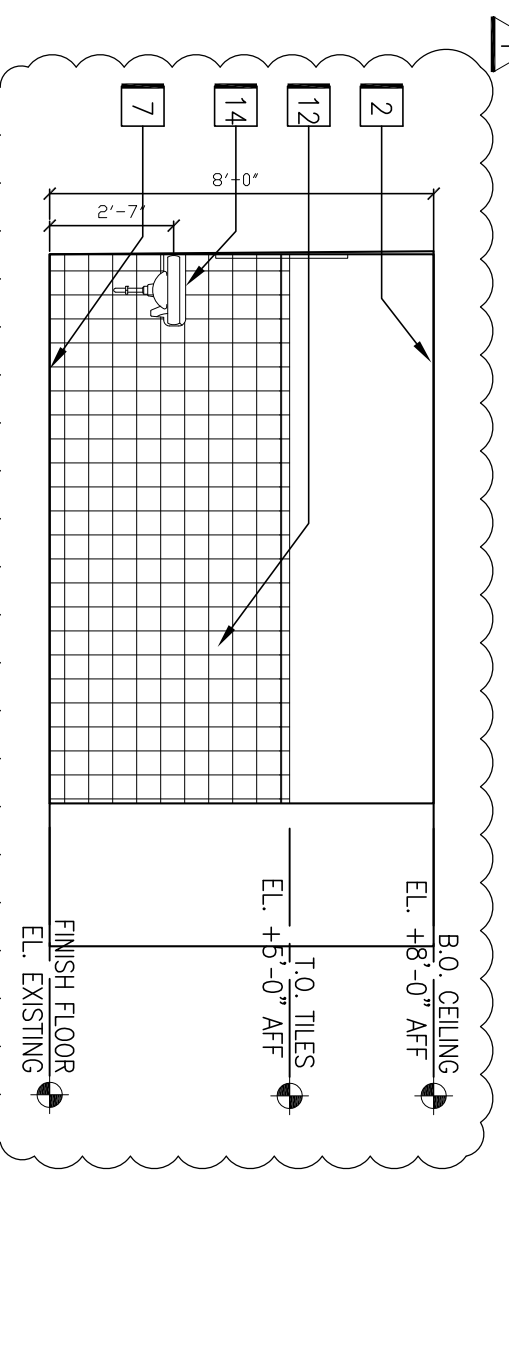

REFER TO A701 FOR INTERIOR ELEVATION NOTES. REFER TO A001 FOR MOUNTING HEIGHT REQUIREMENTS.

22 Interior Elevation
SCALE: 1/4"=1'-0"
Open Office 124

23 Interior Elevation
SCALE: 1/4"=1'-0"
Open Office 124

24 Interior Elevation
SCALE: 1/4"=1'-0"
Open Office 124

25 Interior Elevation
SCALE: 1/4"=1'-0"
Break Room 127

26 Interior Elevation
SCALE: 1/4"=1'-0"
Break Room 127

27 Interior Elevation
SCALE: 1/4"=1'-0"
Break Room 127

28 Interior Elevation
SCALE: 1/4"=1'-0"
Break Room 127

29 Interior Elevation
SCALE: 1/4"=1'-0"
Women's Restroom 121

30 Interior Elevation
SCALE: 1/4"=1'-0"
Women's Restroom 121

31 Interior Elevation
SCALE: 1/4"=1'-0"
Women's Restroom 121