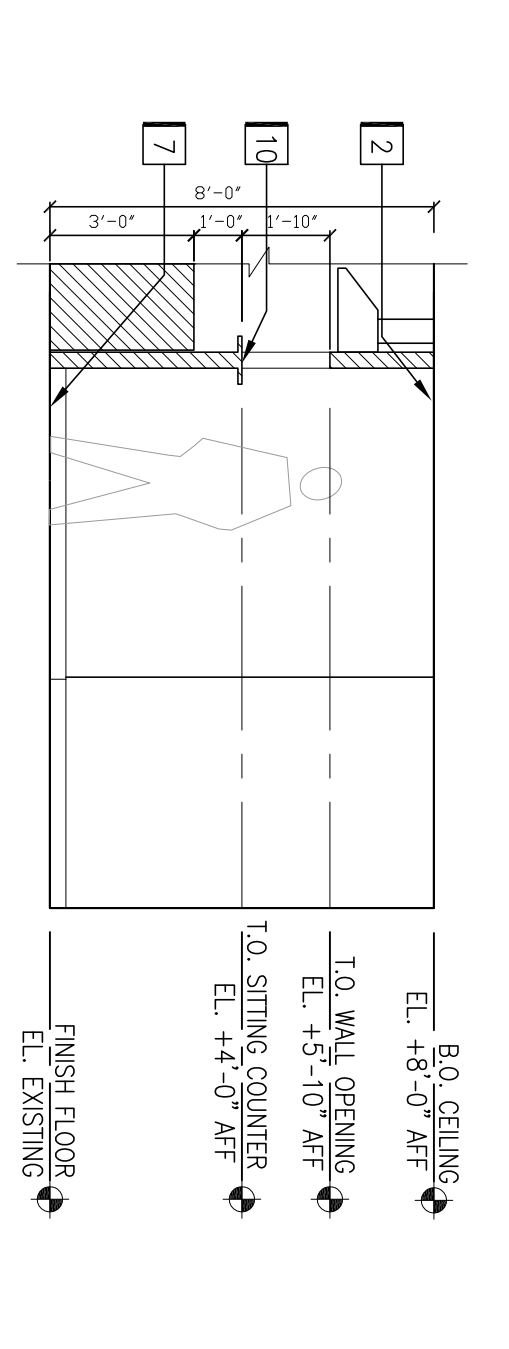

REFER TO A701 FOR INTERIOR ELEVATION NOTES. REFER TO A001 FOR MOUNTING HEIGHT REQUIREMENTS.

22 Interior Elevation
SCALE: 1/4"=1'-0"
Open Office 124

23 Interior Elevation
SCALE: 1/4"=1'-0"
Open Office 124

24 Interior Elevation
SCALE: 1/4"=1'-0"
Open Office 124

25 Interior Elevation
SCALE: 1/4"=1'-0"
Break Room 127

26 Interior Elevation
SCALE: 1/4"=1'-0"
Break Room 127

27 Interior Elevation
SCALE: 1/4"=1'-0"
Break Room 127

28 Interior Elevation
SCALE: 1/4"=1'-0"
Break Room 127

29 Interior Elevation
SCALE: 1/4"=1'-0"
Women's Restroom 121

30 Interior Elevation
SCALE: 1/4"=1'-0"
Women's Restroom 121

31 Interior Elevation
SCALE: 1/4"=1'-0"
Women's Restroom 121

32 Interior Elevation
SCALE: 1/4"=1'-0"
Women's Restroom 121

33 Interior Elevation
SCALE: 1/4"=1'-0"
Men's Restroom 120

34 Interior Elevation
SCALE: 1/4"=1'-0"
Men's Restroom 120

35 Interior Elevation
SCALE: 1/4"=1'-0"
Men's Restroom 120