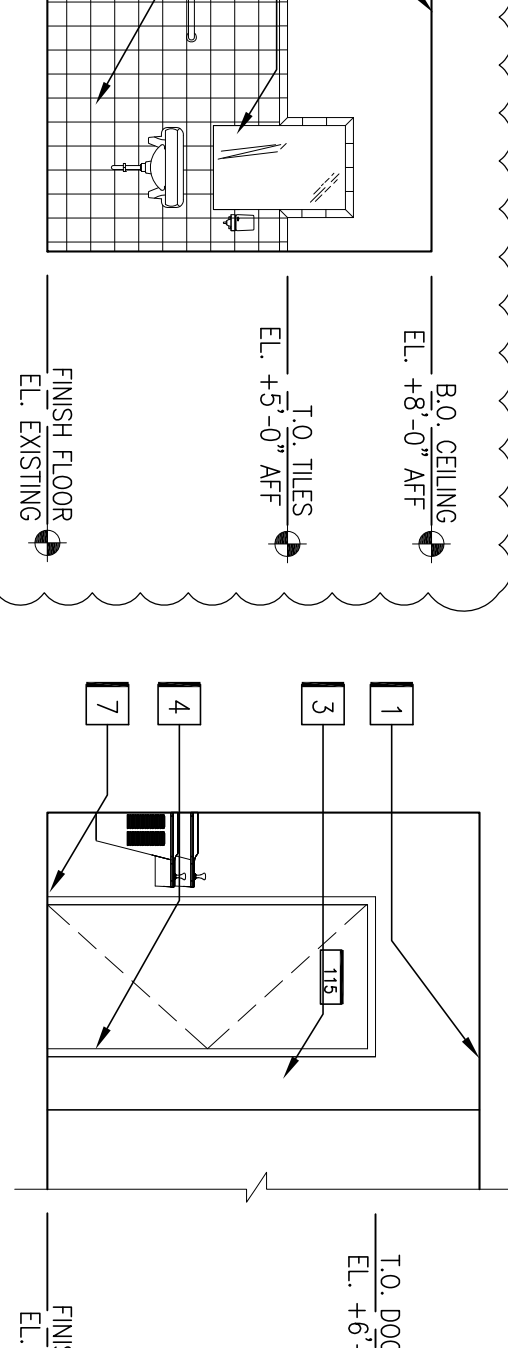

36 Interior Elevation
SCALE: 1/4"=1'-0"
Men's Restroom 120

37 Interior Elevation
SCALE: 1/4"=1'-0"
Women's Restroom 115

38 Interior Elevation
SCALE: 1/4"=1'-0"
Women's Restroom 115

39 Interior Elevation
SCALE: 1/4"=1'-0"
Women's Restroom 115