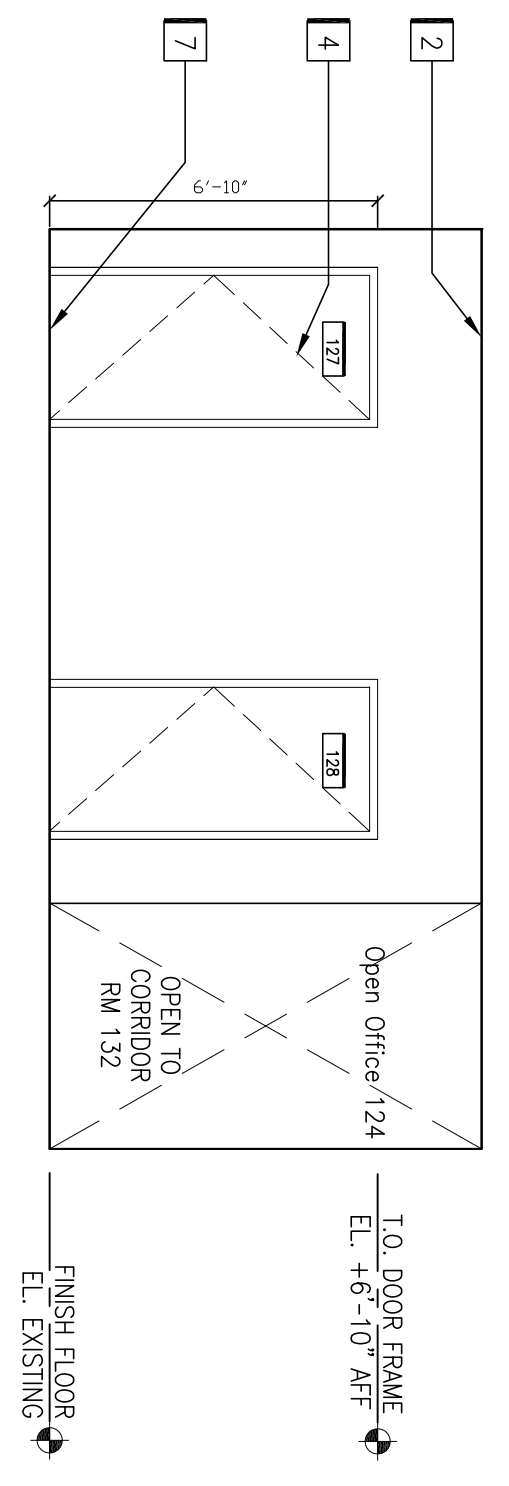

REFER TO A701 FOR INTERIOR ELEVATION NOTES. REFER TO A001 FOR MOUNTING HEIGHT REQUIREMENTS.

22 Interior Elevation
SCALE: 1/4"=1'-0"
Open Office 124

23 Interior Elevation
SCALE: 1/4"=1'-0"
Open Office 124

24 Interior Elevation
SCALE: 1/4"=1'-0"
Open Office 124

25 Interior Elevation
SCALE: 1/4"=1'-0"
Break Room 127

26 Interior Elevation
SCALE: 1/4"=1'-0"
Break Room 127

27 Interior Elevation
SCALE: 1/4"=1'-0"
Break Room 127

28 Interior Elevation
SCALE: 1/4"=1'-0"
Break Room 127

29 Interior Elevation
SCALE: 1/4"=1'-0"
Women's Restroom 121

30 Interior Elevation
SCALE: 1/4"=1'-0"
Women's Restroom 121

31 Interior Elevation
SCALE: 1/4"=1'-0"
Women's Restroom 121

32 Interior Elevation
SCALE: 1/4"=1'-0"
Women's Restroom 121

33 Interior Elevation
SCALE: 1/4"=1'-0"
Men's Restroom 120

34 Interior Elevation
SCALE: 1/4"=1'-0"
Men's Restroom 120

35 Interior Elevation
SCALE: 1/4"=1'-0"
Men's Restroom 120