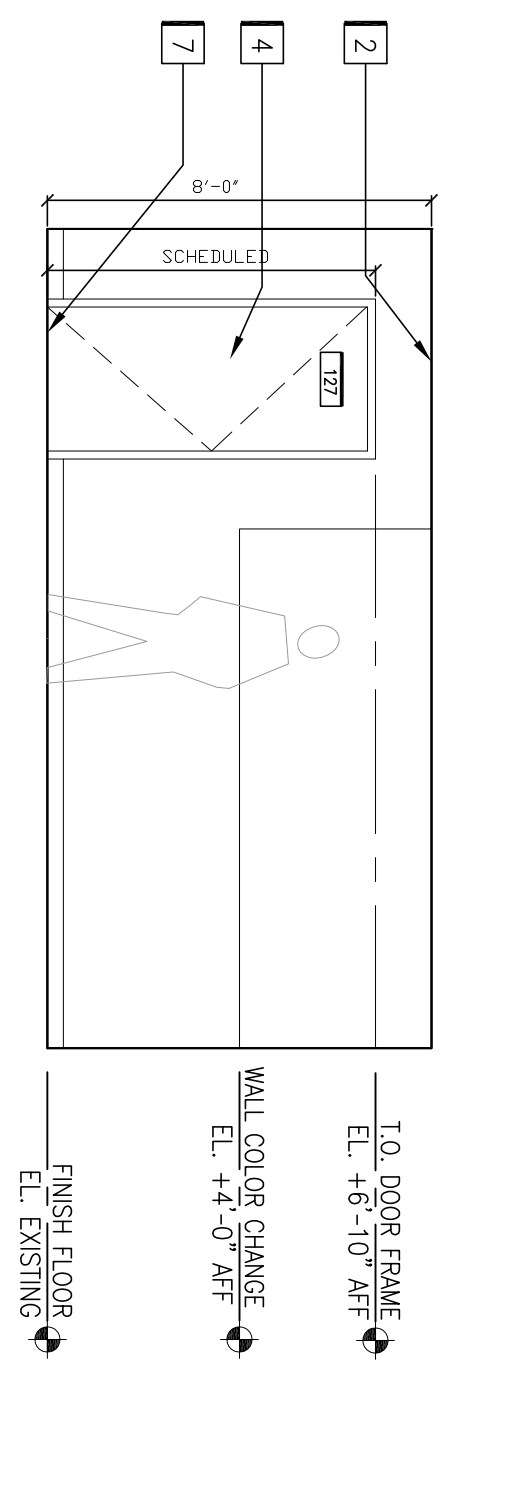

REFER TO A701 FOR INTERIOR ELEVATION NOTES. REFER TO A001 FOR MOUNTING HEIGHT REQUIREMENTS.

22 Interior Elevation
SCALE: 1/4"=1'-0"
Open Office 124

23 Interior Elevation
SCALE: 1/4"=1'-0"
Open Office 124

24 Interior Elevation
SCALE: 1/4"=1'-0"
Open Office 124

25 Interior Elevation
SCALE: 1/4"=1'-0"
Break Room 127

26 Interior Elevation
SCALE: 1/4"=1'-0"
Break Room 127

27 Interior Elevation
SCALE: 1/4"=1'-0"
Break Room 127

28 Interior Elevation
SCALE: 1/4"=1'-0"
Break Room 127

29 Interior Elevation
SCALE: 1/4"=1'-0"
Women's Restroom 121

30 Interior Elevation
SCALE: 1/4"=1'-0"
Women's Restroom 121

31 Interior Elevation
SCALE: 1/4"=1'-0"
Women's Restroom 121