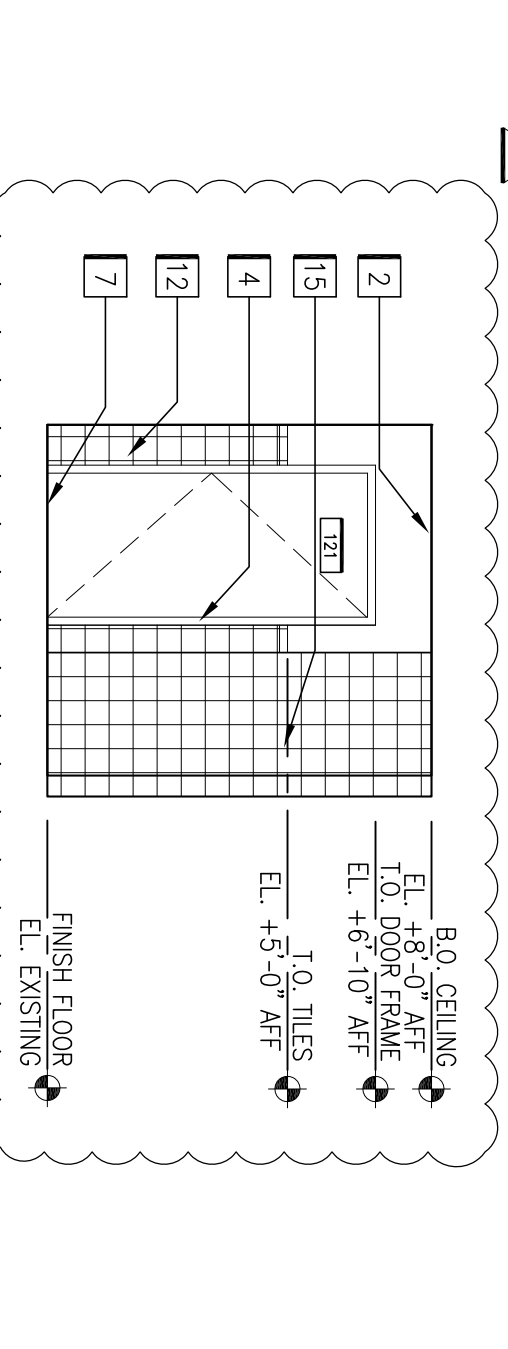

REFER TO A701 FOR INTERIOR ELEVATION NOTES. REFER TO A001 FOR MOUNTING HEIGHT REQUIREMENTS.

22 Interior Elevation
SCALE: 1/4"=1'-0"
Open Office 124

23 Interior Elevation
SCALE: 1/4"=1'-0"
Open Office 124

24 Interior Elevation
SCALE: 1/4"=1'-0"
Open Office 124

25 Interior Elevation
SCALE: 1/4"=1'-0"
Break Room 127

26 Interior Elevation
SCALE: 1/4"=1'-0"
Break Room 127

27 Interior Elevation
SCALE: 1/4"=1'-0"
Break Room 127

28 Interior Elevation
SCALE: 1/4"=1'-0"
Break Room 127

29 Interior Elevation
SCALE: 1/4"=1'-0"
Women's Restroom 121

30 Interior Elevation
SCALE: 1/4"=1'-0"
Women's Restroom 121

31 Interior Elevation
SCALE: 1/4"=1'-0"
Women's Restroom 121