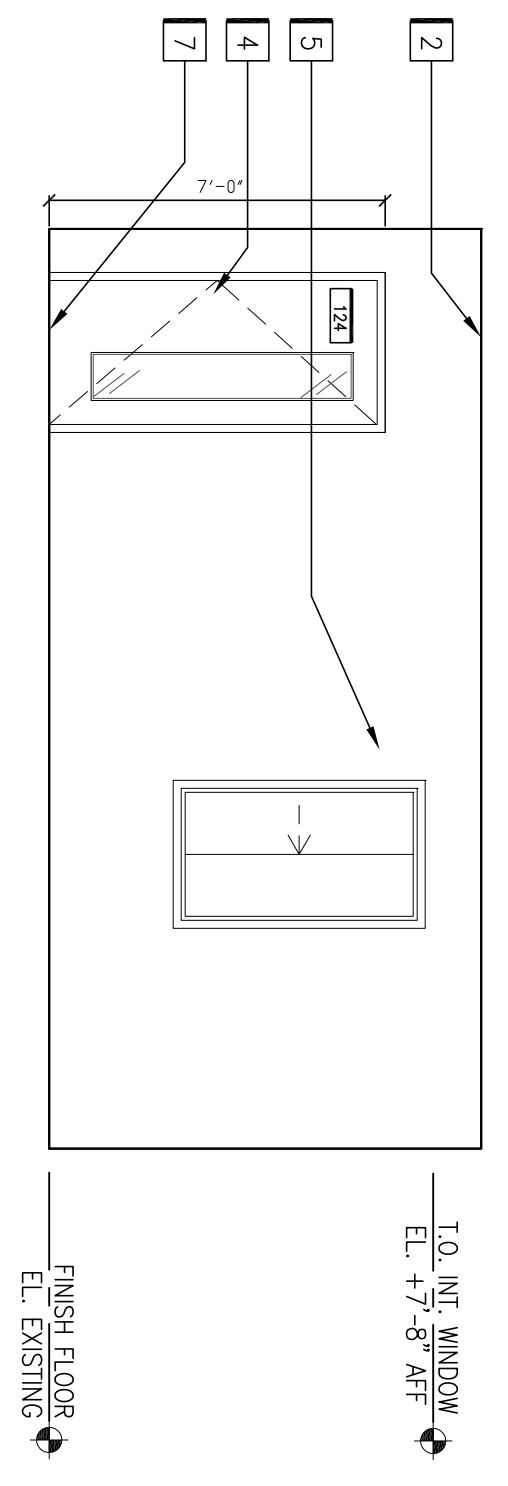

REFER TO A701 FOR INTERIOR ELEVATION NOTES. REFER TO A001 FOR MOUNTING HEIGHT REQUIREMENTS.

22 Interior Elevation
SCALE: 1/4"=1'-0"
Open Office 124

23 Interior Elevation
SCALE: 1/4"=1'-0"
Open Office 124

24 Interior Elevation
SCALE: 1/4"=1'-0"
Open Office 124

25 Interior Elevation
SCALE: 1/4"=1'-0"
Break Room 127

26 Interior Elevation
SCALE: 1/4"=1'-0"
Break Room 127

27 Interior Elevation
SCALE: 1/4"=1'-0"
Break Room 127

28 Interior Elevation
SCALE: 1/4"=1'-0"
Break Room 127

29 Interior Elevation
SCALE: 1/4"=1'-0"
Women's Restroom 121

30 Interior Elevation
SCALE: 1/4"=1'-0"
Women's Restroom 121

31 Interior Elevation
SCALE: 1/4"=1'-0"
Women's Restroom 121

32 Interior Elevation
SCALE: 1/4"=1'-0"
Women's Restroom 121

33 Interior Elevation
SCALE: 1/4"=1'-0"
Men's Restroom 120

34 Interior Elevation
SCALE: 1/4"=1'-0"
Men's Restroom 120

35 Interior Elevation
SCALE: 1/4"=1'-0"
Men's Restroom 120