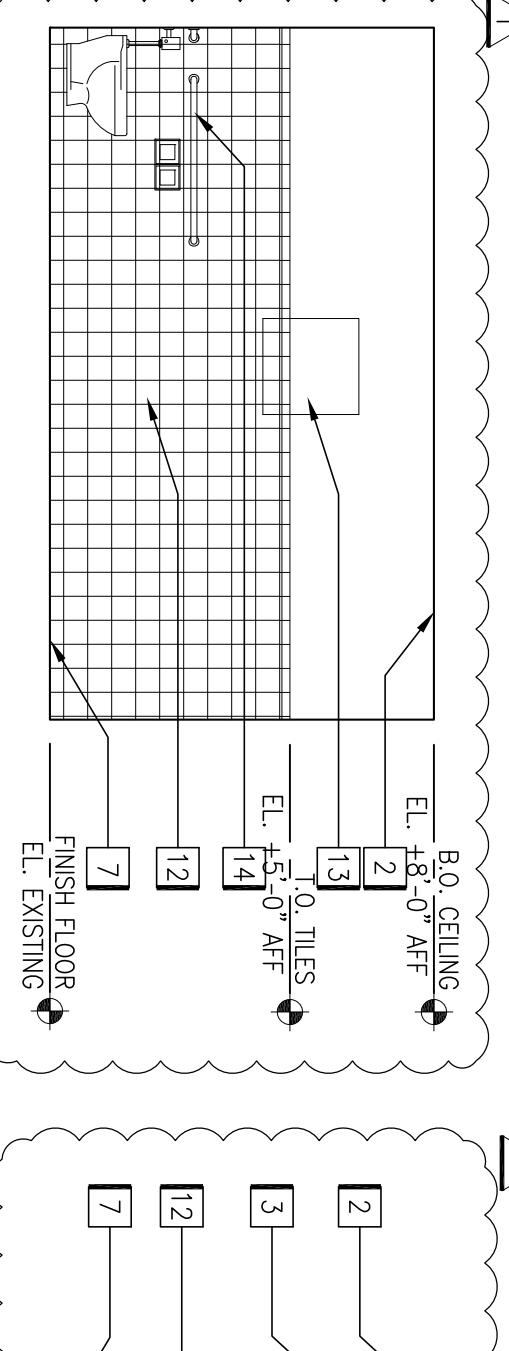

REFER TO A701 FOR INTERIOR ELEVATION NOTES. REFER TO A001 FOR MOUNTING HEIGHT REQUIREMENTS.

22 Interior Elevation
SCALE: 1/4"=1'-0"
Open Office 124

23 Interior Elevation
SCALE: 1/4"=1'-0"
Open Office 124

24 Interior Elevation
SCALE: 1/4"=1'-0"
Open Office 124

25 Interior Elevation
SCALE: 1/4"=1'-0"
Break Room 127

26 Interior Elevation
SCALE: 1/4"=1'-0"
Break Room 127

27 Interior Elevation
SCALE: 1/4"=1'-0"
Break Room 127

28 Interior Elevation
SCALE: 1/4"=1'-0"
Break Room 127

29 Interior Elevation
SCALE: 1/4"=1'-0"
Women's Restroom 121

30 Interior Elevation
SCALE: 1/4"=1'-0"
Women's Restroom 121

31 Interior Elevation
SCALE: 1/4"=1'-0"
Women's Restroom 121

32 Interior Elevation
SCALE: 1/4"=1'-0"
Women's Restroom 121

33 Interior Elevation
SCALE: 1/4"=1'-0"
Men's Restroom 120

34 Interior Elevation
SCALE: 1/4"=1'-0"
Men's Restroom 120

35 Interior Elevation
SCALE: 1/4"=1'-0"
Men's Restroom 120