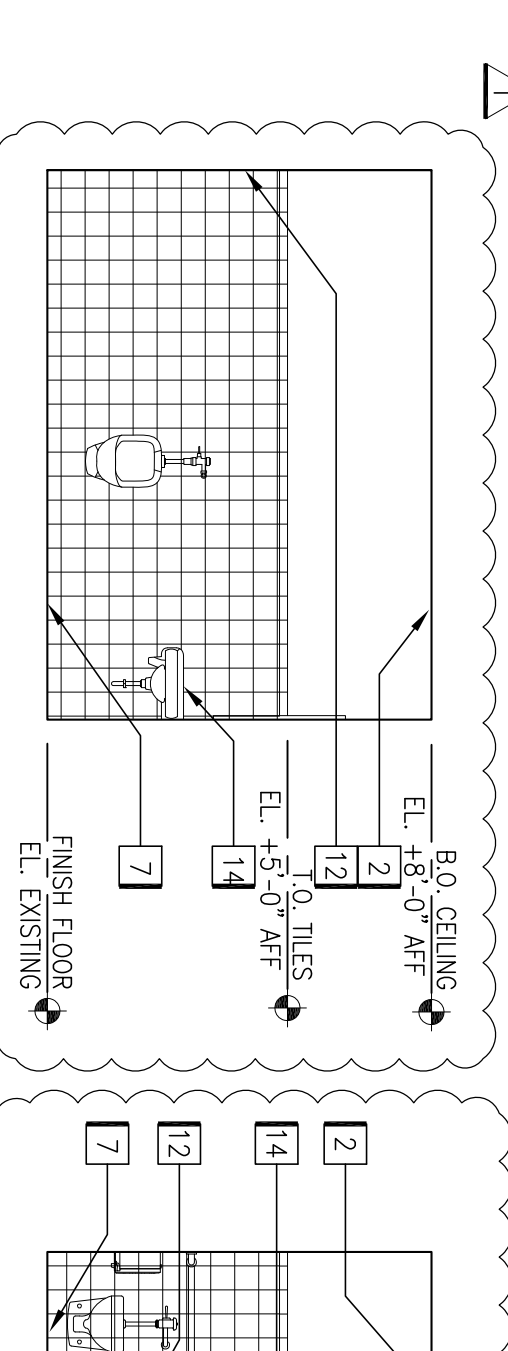

REFER TO A701 FOR INTERIOR ELEVATION NOTES. REFER TO A001 FOR MOUNTING HEIGHT REQUIREMENTS.

22 Interior Elevation
SCALE: 1/4"=1'-0"
Open Office 124

23 Interior Elevation
SCALE: 1/4"=1'-0"
Open Office 124

24 Interior Elevation
SCALE: 1/4"=1'-0"
Open Office 124

25 Interior Elevation
SCALE: 1/4"=1'-0"
Break Room 127

26 Interior Elevation
SCALE: 1/4"=1'-0"
Break Room 127

27 Interior Elevation
SCALE: 1/4"=1'-0"
Break Room 127

28 Interior Elevation
SCALE: 1/4"=1'-0"
Break Room 127

29 Interior Elevation
SCALE: 1/4"=1'-0"
Women's Restroom 121

30 Interior Elevation
SCALE: 1/4"=1'-0"
Women's Restroom 121

31 Interior Elevation
SCALE: 1/4"=1'-0"
Women's Restroom 121

32 Interior Elevation
SCALE: 1/4"=1'-0"
Women's Restroom 121

33 Interior Elevation
SCALE: 1/4"=1'-0"
Men's Restroom 120

34 Interior Elevation
SCALE: 1/4"=1'-0"
Men's Restroom 120

35 Interior Elevation
SCALE: 1/4"=1'-0"
Men's Restroom 120