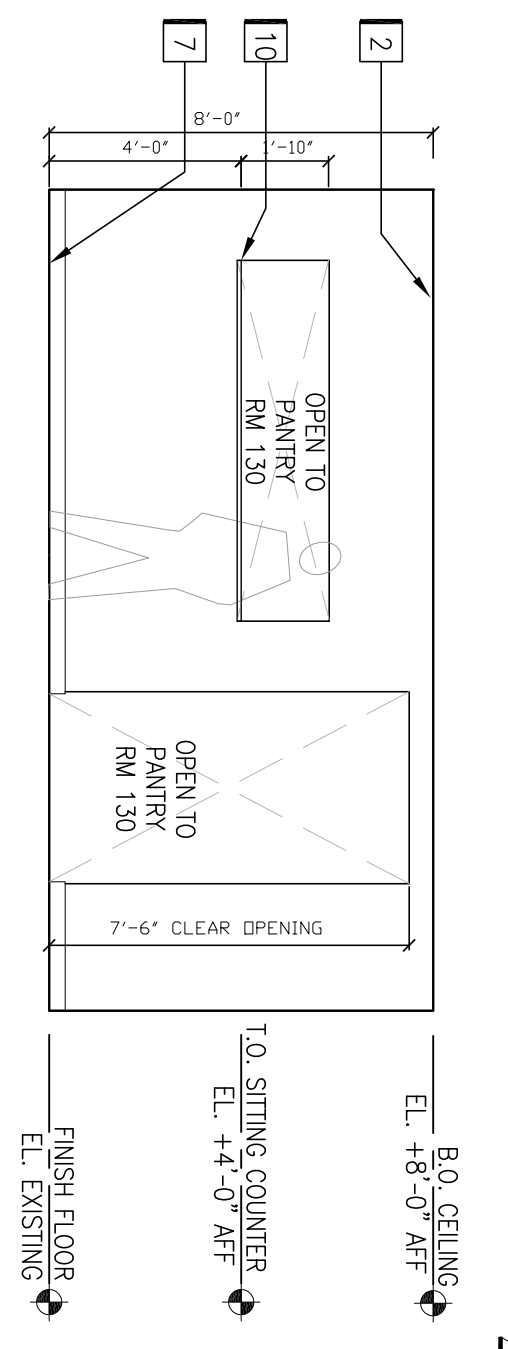

REFER TO A701 FOR INTERIOR ELEVATION NOTES. REFER TO A001 FOR MOUNTING HEIGHT REQUIREMENTS.

22 Interior Elevation
SCALE: 1/4"=1'-0"
Open Office 124

23 Interior Elevation
SCALE: 1/4"=1'-0"
Open Office 124

24 Interior Elevation
SCALE: 1/4"=1'-0"
Open Office 124

25 Interior Elevation
SCALE: 1/4"=1'-0"
Break Room 127

26 Interior Elevation
SCALE: 1/4"=1'-0"
Break Room 127

27 Interior Elevation
SCALE: 1/4"=1'-0"
Break Room 127

28 Interior Elevation
SCALE: 1/4"=1'-0"
Break Room 127

29 Interior Elevation
SCALE: 1/4"=1'-0"
Women's Restroom 121

30 Interior Elevation
SCALE: 1/4"=1'-0"
Women's Restroom 121

31 Interior Elevation
SCALE: 1/4"=1'-0"
Women's Restroom 121

32 Interior Elevation
SCALE: 1/4"=1'-0"
Women's Restroom 121

33 Interior Elevation
SCALE: 1/4"=1'-0"
Men's Restroom 120

34 Interior Elevation
SCALE: 1/4"=1'-0"
Men's Restroom 120

35 Interior Elevation
SCALE: 1/4"=1'-0"
Men's Restroom 120