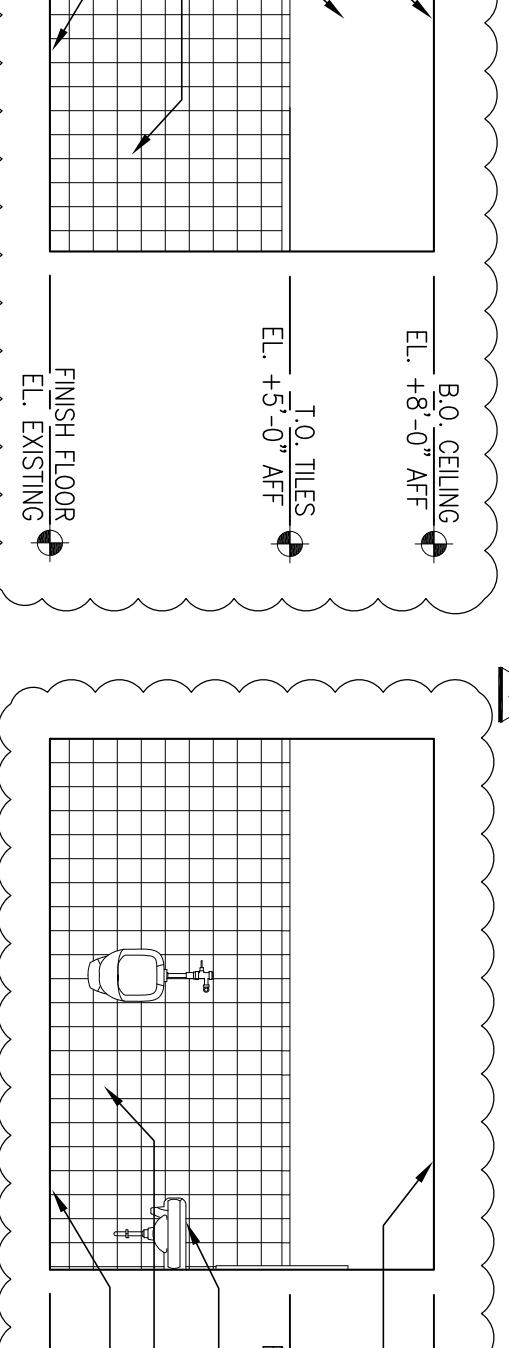

37 Interior Elevation
SCALE: 1/4"=1'-0"
Women's Restroom 115

42 Interior Elevation
SCALE: 1/4"=1'-0"
Men's Restroom 114

43 Interior Elevation
SCALE: 1/4"=1'-0"
Vestibule 113

38 Interior Elevation
SCALE: 1/4"=1'-0"
Women's Restroom 115