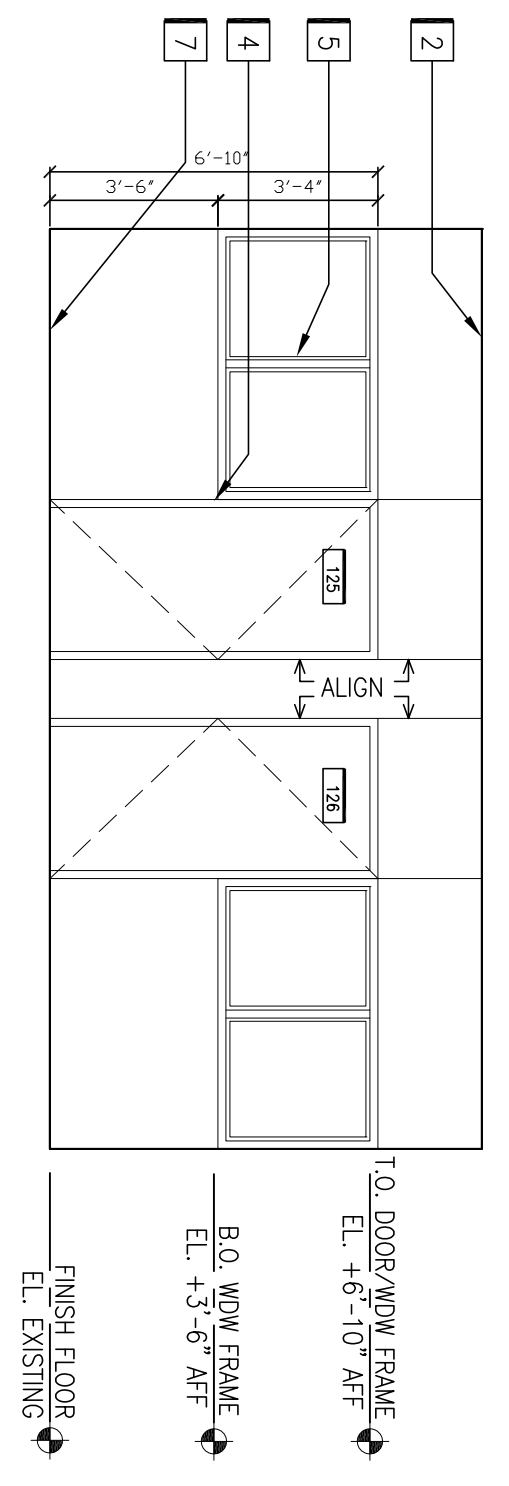

REFER TO A701 FOR INTERIOR ELEVATION NOTES. REFER TO A001 FOR MOUNTING HEIGHT REQUIREMENTS.

22 Interior Elevation
SCALE: 1/4"=1'-0"
Open Office 124

23 Interior Elevation
SCALE: 1/4"=1'-0"
Open Office 124

24 Interior Elevation
SCALE: 1/4"=1'-0"
Open Office 124

25 Interior Elevation
SCALE: 1/4"=1'-0"
Break Room 127

26 Interior Elevation
SCALE: 1/4"=1'-0"
Break Room 127

27 Interior Elevation
SCALE: 1/4"=1'-0"
Break Room 127

28 Interior Elevation
SCALE: 1/4"=1'-0"
Break Room 127

29 Interior Elevation
SCALE: 1/4"=1'-0"
Women's Restroom 121

30 Interior Elevation
SCALE: 1/4"=1'-0"
Women's Restroom 121

31 Interior Elevation
SCALE: 1/4"=1'-0"
Women's Restroom 121

32 Interior Elevation
SCALE: 1/4"=1'-0"
Women's Restroom 121

33 Interior Elevation
SCALE: 1/4"=1'-0"
Men's Restroom 120

34 Interior Elevation
SCALE: 1/4"=1'-0"
Men's Restroom 120

35 Interior Elevation
SCALE: 1/4"=1'-0"
Men's Restroom 120