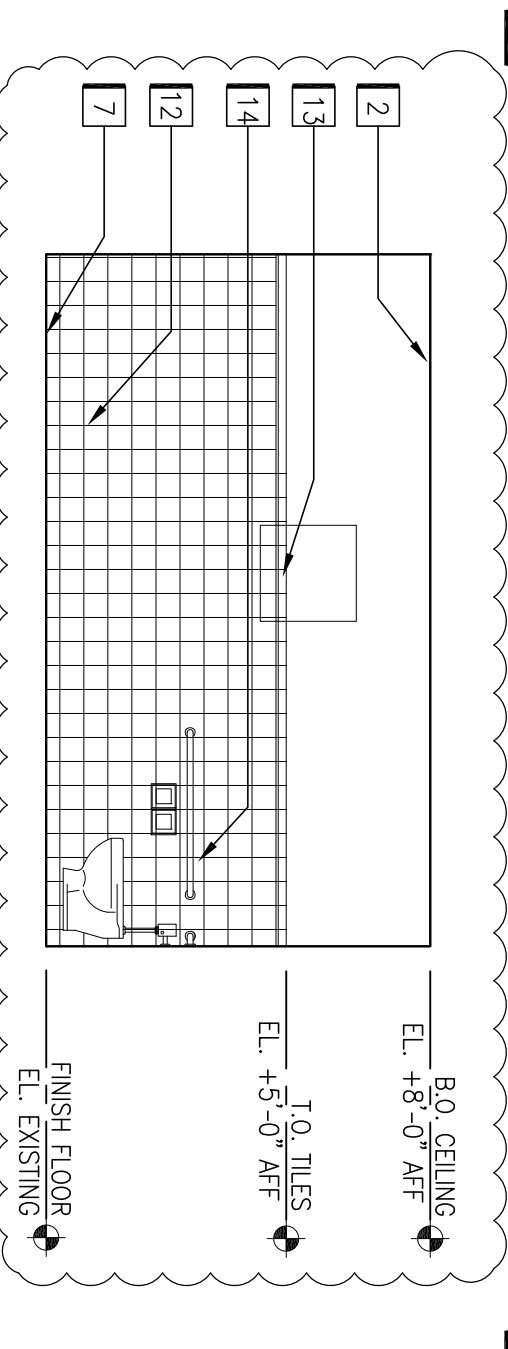

REFER TO A701 FOR INTERIOR ELEVATION NOTES. REFER TO A001 FOR MOUNTING HEIGHT REQUIREMENTS.

22 Interior Elevation
SCALE: 1/4"=1'-0"
Open Office 124

23 Interior Elevation
SCALE: 1/4"=1'-0"
Open Office 124

24 Interior Elevation
SCALE: 1/4"=1'-0"
Open Office 124

25 Interior Elevation
SCALE: 1/4"=1'-0"
Break Room 127

26 Interior Elevation
SCALE: 1/4"=1'-0"
Break Room 127

27 Interior Elevation
SCALE: 1/4"=1'-0"
Break Room 127

28 Interior Elevation
SCALE: 1/4"=1'-0"
Break Room 127

29 Interior Elevation
SCALE: 1/4"=1'-0"
Women's Restroom 121

30 Interior Elevation
SCALE: 1/4"=1'-0"
Women's Restroom 121

31 Interior Elevation
SCALE: 1/4"=1'-0"
Women's Restroom 121