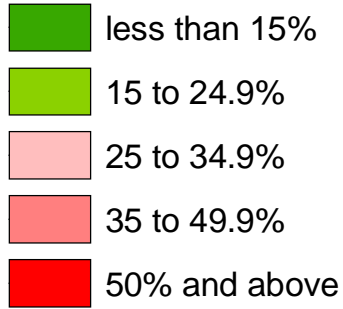

City of Miami Poverty Rates by Neighborhood

Poverty Level

Source: U.S. Department of Commerce.
Bureau of the Census, 2000, Summary File 3.